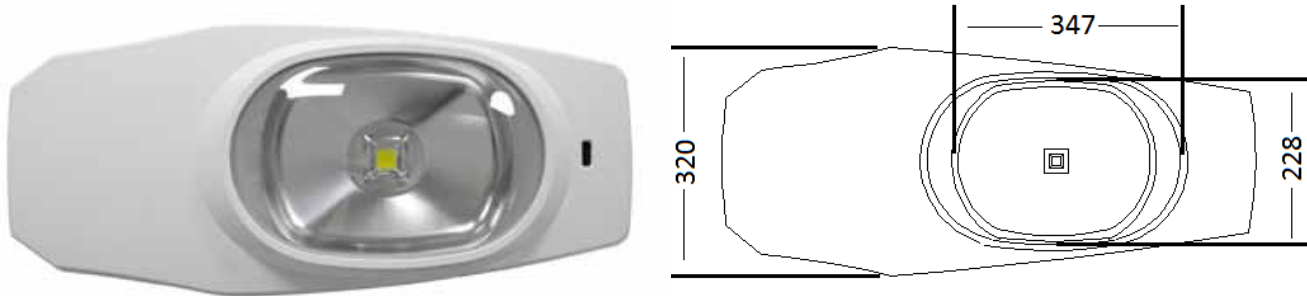

WSL720A LED Street Light

Dimensions

Type II Short
Optical Reflector

*All Measurements are in millimeters.