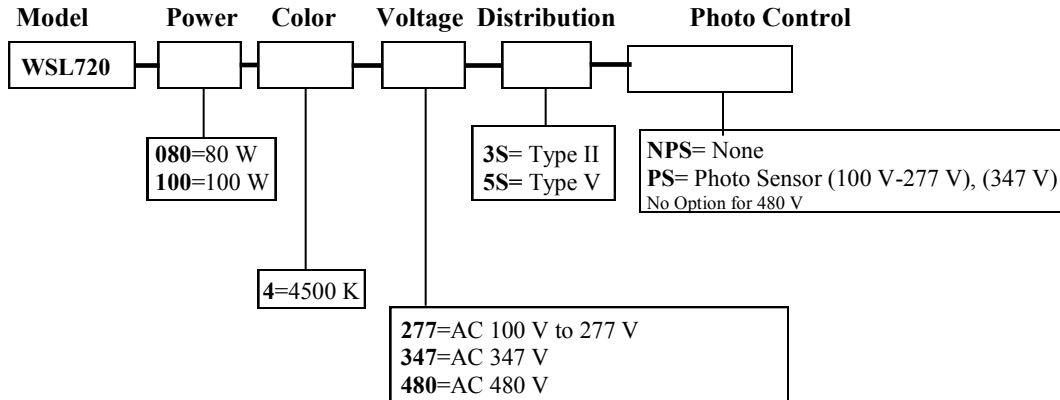

WSL720A LED Area Light

Ordering Information