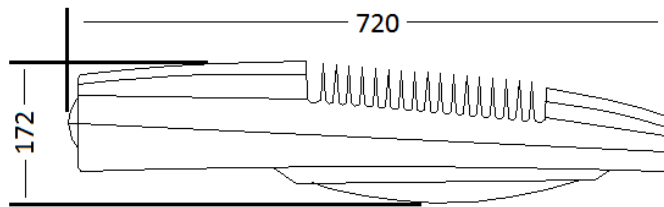

WSL720A LED Street Light

Dimensions

Type II Short
Optical Reflector

*All Measurements are in millimeters.